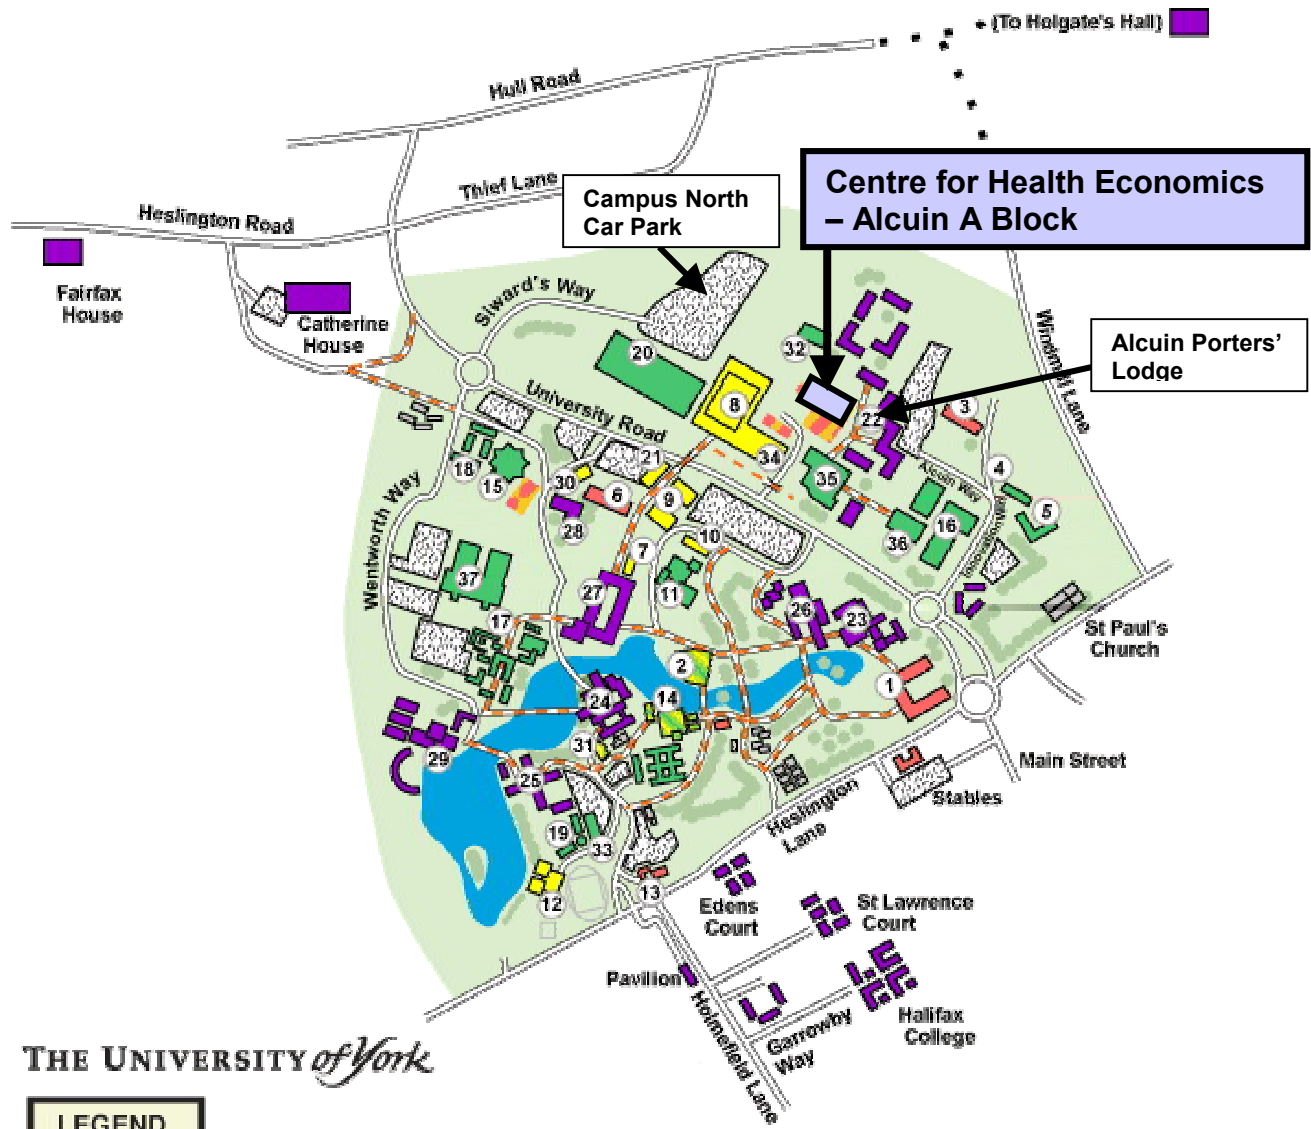

THE UNIVERSITY OF YORK – CAMPUS MAP

| LEGEND | | | |
|--------|-------------------------|--|-----------------|
| | Road | | Pedestrian Only |
| | Administrative | | Department |
| | Service | | College |
| | Area Under Construction | | Car Park |

| | | |
|----------------------|---|-----------------------------|
| ① Heslington Hall | ⑭ Physics/Electronics/Exhibition Centre | ⑳ Langwith College |
| ② Central Hall | ⑮ Music and Concert Hall | ㉑ Vanbrugh College |
| ③ Innovation Centre | ⑯ Chemistry | ㉒ Grimston House |
| ④ Science Park | ⑰ Biology/IFAB | ㉓ Wentworth College |
| ⑤ Genesis Building | ⑱ Institute for Research in Social Sciences (IRISS) | ㉔ Information Centre |
| ⑥ Market Square | ⑲ Psychology | ㉕ Roger Kirk Centre |
| ⑦ Student Services | ⑳ Computer Science | ㉖ Hull York Medical School |
| ⑧ JB Morrell Library | ㉑ Environment | ㉗ Henry Wellcome Building |
| ⑨ Computing Service | ㉒ Alcuin College | ㉘ Raymond Burton Library |
| ⑩ Careers Service | ㉓ Derwent College | ㉙ Seebohm Rowntree Building |
| ⑪ Language Centre | ㉔ Goodricke College | ㉚ SRIF Building |
| ⑫ Sports Centre | ㉕ James College | ㉛ JIF Bioscience Building |
| ⑬ Estates | | |